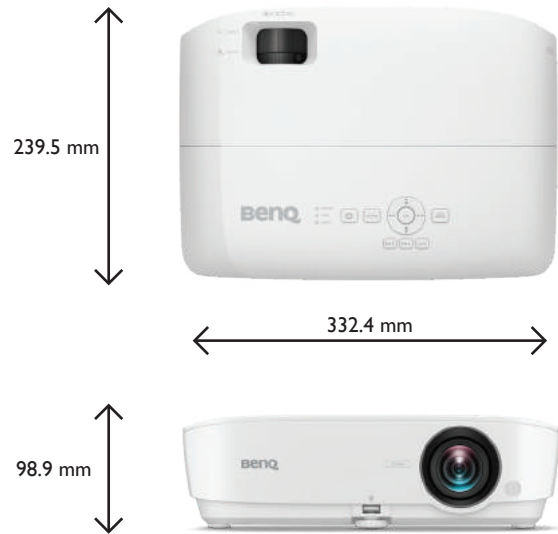

Dimensions