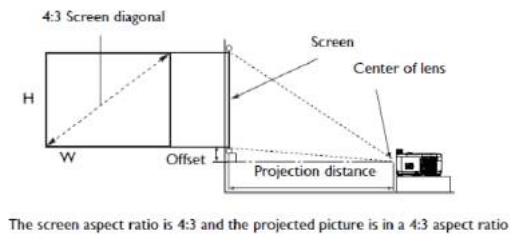

Input and Output Terminals

- ❶ USB Type min B (For FW upgrade)
- ❷ RS232 Input (D-sub 9pin, male)
- ❸ Computer Input (D-sub 15pin, Female)
- ❹ S-Video
- ❺ HDMI 1
- ❻ HDMI 2
- ❼ Audio Input (mini jack)
- ❽ USB Type A (1.5A power)
- ❾ Monitor Output (D-sub 15pin, Female)
- ❿ AC Power cord inlet
- ⓫ Computer Input (D-sub 15pin, Female)
- ⓬ Composite Video (RCA)
- ⓭ Audio Output (mini jack)
- ⓮ Kensington anti-theft lock slot

Dimensions

Distance Chart

Screen size				Distance from screen (mm)			Vertical Offset (mm)
Diagonal	W	H	Min length	Average	Max distance		
inch	mm	(mm)	(mm)	(max. zoom)		(min. zoom)	
40	1016	813	610	1579	1738	1896	40
50	1270	1016	762	1987	2186	2384	50
60	1524	1219	914	2395	2634	2873	60
70	1778	1422	1067	2804	3083	3362	70
80	2032	1626	1219	3212	3531	3850	80
90	2286	1829	1372	3621	3980	4339	90
100	2540	2032	1524	4029	4429	4828	100
120	3048	2438	1829	4846	5326	5805	120
150	3810	3048	2286	6071	6671	7271	150
200	5080	4064	3048	8113	8914	9715	201
250	6350	5080	3810	10155	11157	12158	251
300	7620	6096	4572	12197	13400	14602	301

The screen aspect ratio is 4:3 and the projected picture is in a 4:3 aspect ratio

Shifting the projection lens

Ceiling Mount Chart

Ceiling mount screw: M4 (Max L = 25 mm; Min L = 20 mm)
Unit: mm

BenQ Europe B.V.