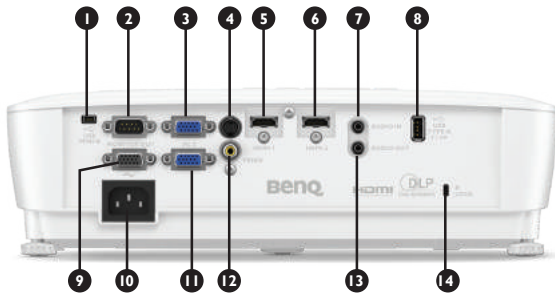

Input and Output Terminals

- ❶ USB Type min B (For FW upgrade)
- ❷ RS232 Input (D-sub 9pin, male)
- ❸ Computer Input (D-sub 15pin, Female)
- ❹ S-Video
- ❺ HDMI 1
- ❻ HDMI 2
- ❼ Audio Input (mini jack)
- ❽ USB Type A (1.5A power)
- ❾ Monitor Output (D-sub 15pin, Female)
- ❿ AC Power cord inlet
- ⓫ Computer Input (D-sub 15pin, Female)
- ⓬ Composite Video (RCA)
- ⓭ Audio Output (mini jack)
- ⓮ Kensington anti-theft lock slot