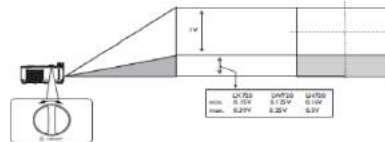

Input and Output Terminals

- ❶ USB Type min B (For FW upgrade)
- ❷ RS232 Input (D-sub 9pin, male)
- ❸ Computer Input (D-sub 15pin, Female)
- ❹ S-Video
- ❺ HDMI 1
- ❻ HDMI 2
- ❼ Audio Input (mini jack)
- ❽ USB Type A (1.5A power)
- ❾ Monitor Output (D-sub 15pin, Female)
- ❿ AC Power cord inlet
- ⓫ Computer Input (D-sub 15pin, Female)
- ⓬ Composite Video (RCA)
- ⓭ Audio Output (mini jack)
- ⓮ Kensington anti-theft lock slot

Dimensions

Distance Chart

Screen size				Distance from screen (mm)			Vertical Offset (mm)
Diagonal	W	H	Min length	Average	Max distance		
inch	mm	(mm)	(mm)	(max. zoom)		(min. zoom)	
40	1016	813	610	1579	1738	1896	40
50	1270	1016	762	1987	2186	2384	50
60	1524	1219	914	2395	2634	2873	60
70	1778	1422	1067	2804	3083	3362	70
80	2032	1626	1219	3212	3531	3850	80
90	2286	1829	1372	3621	3980	4339	90
100	2540	2032	1524	4029	4429	4828	100
120	3048	2438	1829	4846	5326	5805	120
150	3810	3048	2286	6071	6671	7271	150
200	5080	4064	3048	8113	8914	9715	201
250	6350	5080	3810	10155	11157	12158	251
300	7620	6096	4572	12197	13400	14602	301

The screen aspect ratio is 4:3 and the projected picture is in a 4:3 aspect ratio

Shifting the projection lens

Ceiling Mount Chart

Ceiling mount screw: M4 (Max L = 25 mm; Min L = 20 mm)
Unit: mm

BenQ Europe B.V.